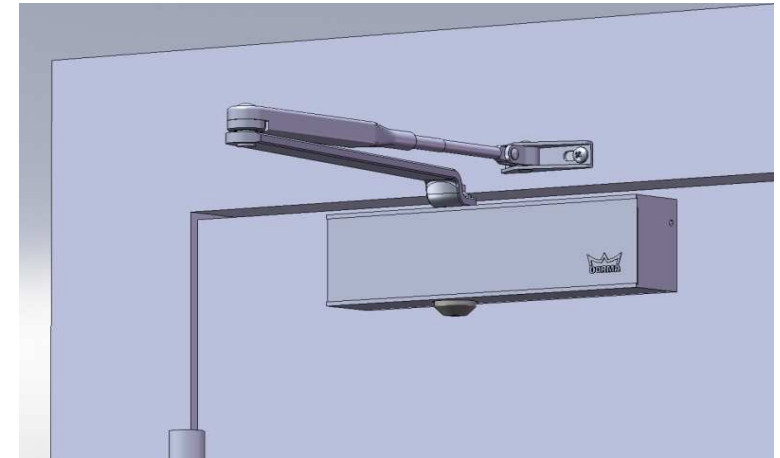

DORMA TS Profil

Article No.

Description	Арт		С, Руб. с НДС*
TS Profil 2-4 EN серый	27112201		1393,00
TS Profil 2-4 EN белыйRAL 9016	27112211		1393,00
TS Profil 2-4 EN черныйRAL 9005	27112219		1393,00

* С актуальными ценами Вы можете ознакомиться в действующем прайс-листе